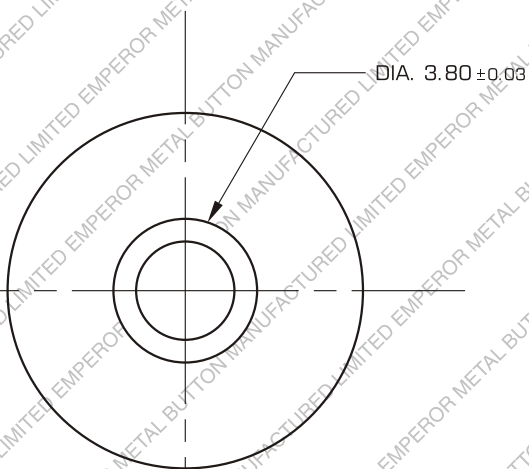

ITS

TEST REPORT

ELECTROPLATING TEST REPORT

TITLE

9.5mm NIPPLE UP RIVET

MATERIAL  
0.30  
BRASS

HARDNESS

SCALE  
5 : 1

SHEET NO.  
1 OF 1

EMPEROR

METAL BUTTON MFY. LTD.

UNLESS OTHERWISE SPECIFIED

DIM .00  
MM± .2

DIM .00  
MM± .02

ANGLE±