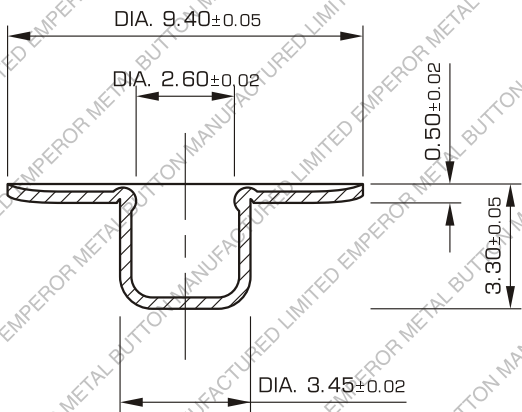

ITS

TEST REPORT

ELECTROPLATING TEST REPORT

TITLE

9.5mm NIPPLE UP RIVET

MATERIAL  
0.30  
BRASS

HARDNESS

SCALE  
5 : 1

SHEET NO.  
1 OF 1

EMPEROR

METAL BUTTON MFY. LTD.

UNLESS OTHERWISE SPECIFIED

DIM .00  
MM± .2

DIM .00  
MM± .02

ANGLE±