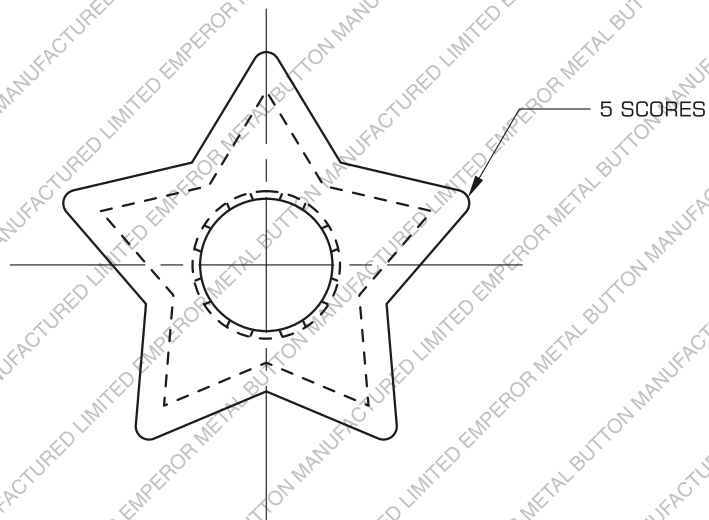

ITS

TEST REPORT

ELECTROPLATING TEST REPORT

TITLE

11mm STAR EYELET

MATERIAL
0.20
BRASS

HARDNESS

SCALE
5 : 1

SHEET NO.
1 OF 1

EMPEROR

METAL BUTTON MFY. LTD.

UNLESS OTHERWISE SPECIFIED

DIM MM±
.00 .2

DIM MM±
.00 .02

ANGLE±