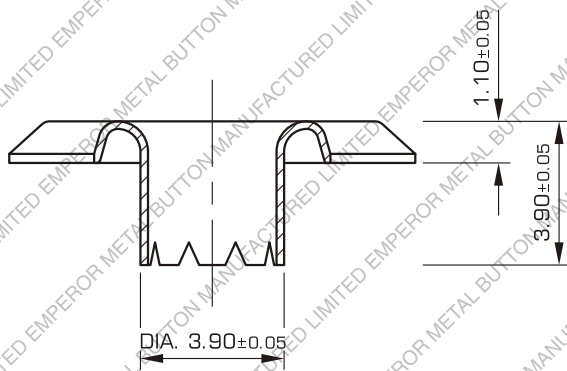

ITS

TEST REPORT

ELECTROPLATING TEST REPORT

TITLE

11mm STAR EYELET

MATERIAL
0.20
BRASS

HARDNESS

SCALE
5 : 1

SHEET NO.
1 OF 1

EMPEROR

METAL BUTTON MFY. LTD.

UNLESS OTHERWISE SPECIFIED

DIM MM±
.00 .2

DIM MM±
.00 .02

ANGLE±