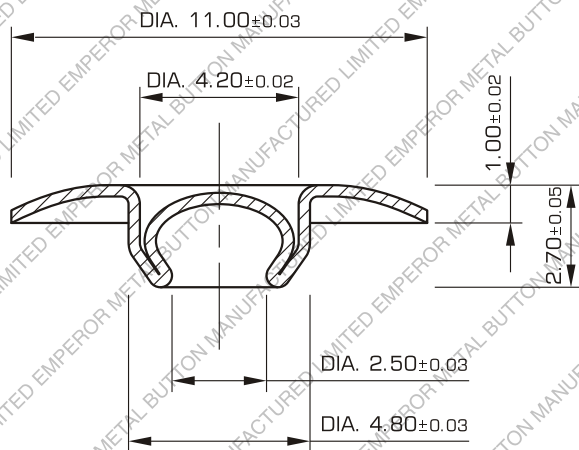

ITS

TEST REPORT

ELECTROPLATING TEST REPORT

TITLE

11mm NIPPLE DOWN RIVET

MATERIAL
0.30
BRASS

HARDNESS

SCALE
5 : 1

SHEET NO.
1 OF 1

EMPEROR

METAL BUTTON MFY. LTD.

UNLESS OTHERWISE SPECIFIED

DIM .00
MM± .2

DIM .00
MM± .02

ANGLE±