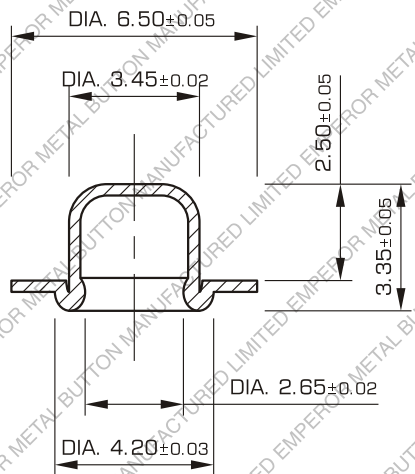

ITS

TEST REPORT

ELECTROPLATING TEST REPORT

TITLE

6.5mm NIPPLE UP RIVET

MATERIAL
0.30
BRASS

HARDNESS

SCALE
5 : 1

SHEET NO.
1 OF 1

EMPEROR

METAL BUTTON MFY. LTD.

UNLESS OTHERWISE SPECIFIED

DIM	MM±	DIM	MM±	ANGLE±
.00	.2	.00	.02	